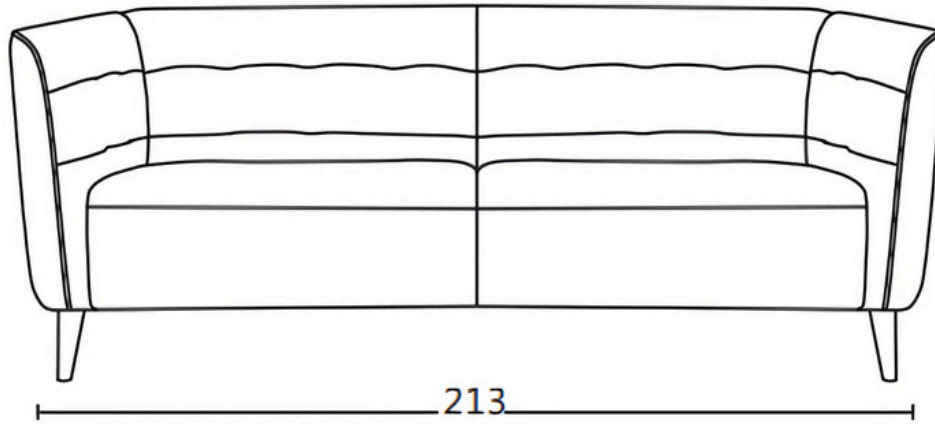

MODEL: 954TYG

cartwright
LIGHTING & FURNITURE

PARK
LIGHTING & FURNITURE

Model: 954TYG

Structure: Plywood and solid wood

Seat: No-sag spring

Seat Cushion: High resilient foam

Back Cushion: High resilient foam

Cushion removable: No

Sofa Legs: Timber feet, 15.9 cm

Feet Disassembly: Yes

Upholstery: Saddlebag Coin, Genuine Leather

Seat Height: 17"

Overall Dimensions: 84"L x 35"D x 30"H

213
(84")
CBM:1.18m³
3P2C

88
(35")
Profile