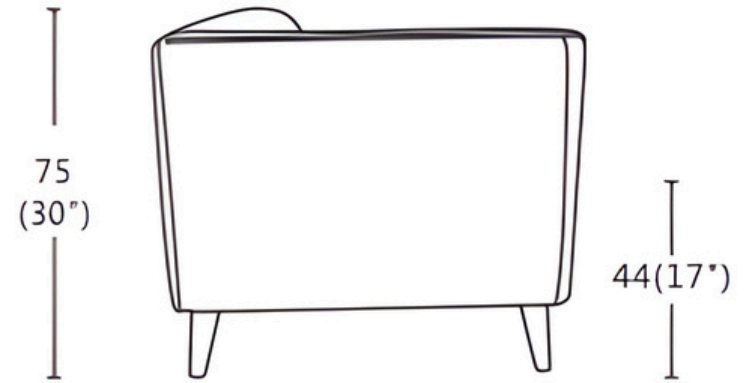

MODEL: 954TYG

cartwright
LIGHTING & FURNITURE

PARK
LIGHTING & FURNITURE

Model: 954TYG

Structure: Plywood and solid wood

Seat: No-sag spring

Seat Cushion: High resilient foam

Back Cushion: High resilient foam

Cushion removable: No

Sofa Legs: Timber feet, 15.9 cm

Feet Disassembly: Yes

Upholstery: Saddlebag Coin, Genuine Leather

Seat Height: 17"

Overall Dimensions: 84"L x 35"D x 30"H

213
(84")
CBM:1.18m³
3P2C

88
(35")
Profile