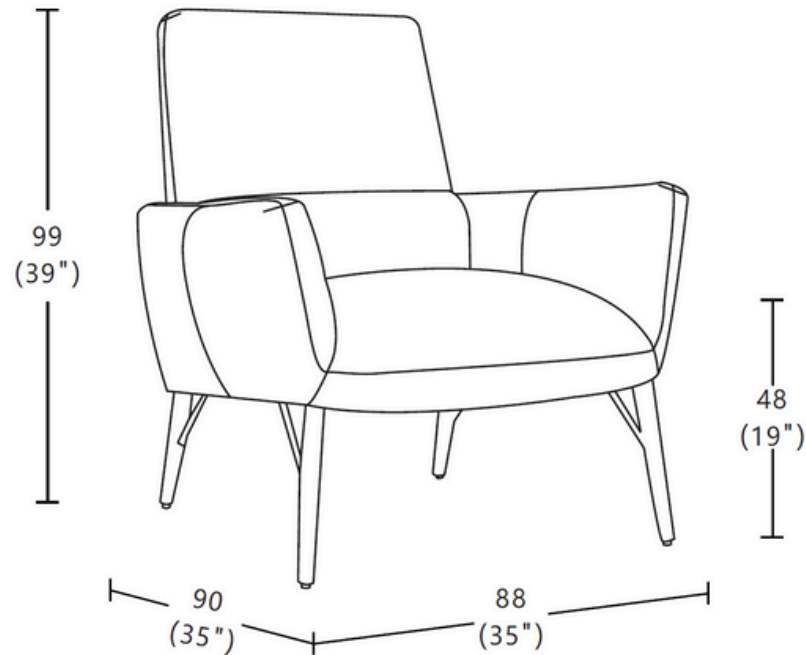

MODEL: 807YOT

**cartwright**  
LIGHTING & FURNITURE

**PARK**  
LIGHTING & FURNITURE

Model: 807YOT

Structure: Plywood and solid wood

Seat: No-sag spring

Seat Cushion: High resilient foam & Dacron fibre

Back Cushion: High resilient foam & Dacron fibre

Cushion Removable: No

Chair Legs: Metal feet

Feet Disassembly: Yes

Upholstery: Havana Rum 100% top grain leather

Seat Height: 19"

Overall Dimensions: 35"W x 35"D x 39"H

**cartwright**

LIGHTING & FURNITURE