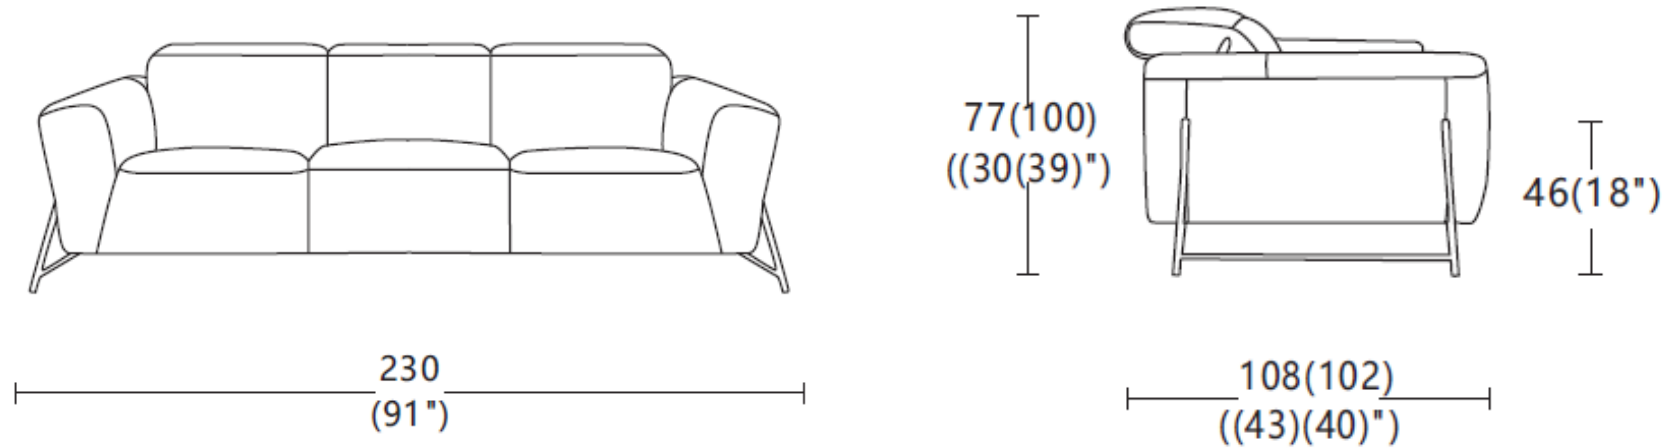

Cushion removable: No

Functionality: Power recliner, adjustable headrest

Feet: Metal feet, 16 cm

Feet Disassembly: No

Upholstery: Rangers Gravel, Leather

Seat Height: 18"

Overall Dimensions: 91"L x 43"D x 30-39"H