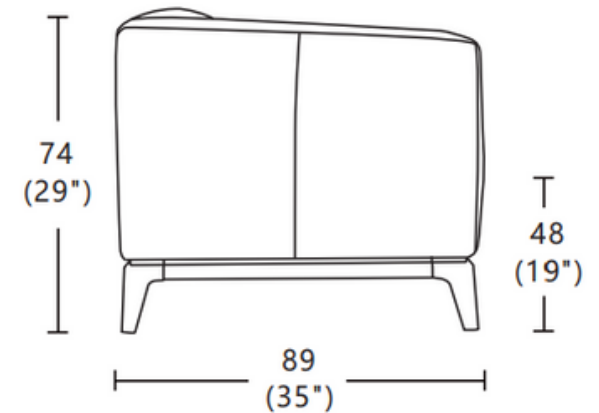

MODEL: 634LYA

cartwright
LIGHTING & FURNITURE

PARK
LIGHTING & FURNITURE

Model: 634LYA

Structure: Plywood and solid wood

Seat: Elastic webbing

Seat Cushion: High resilient foam

Back Cushion: Dacron fibre

Cushion removable: No

Sofa Legs: Wooden frame, 17.5 cm

Feet Disassembly: Yes

Upholstery: Arizona Chalk, Genuine Leather

Seat Height: 19"

Overall Dimensions: 85"L x 35"D x 29"H

cartwright

LIGHTING & FURNITURE