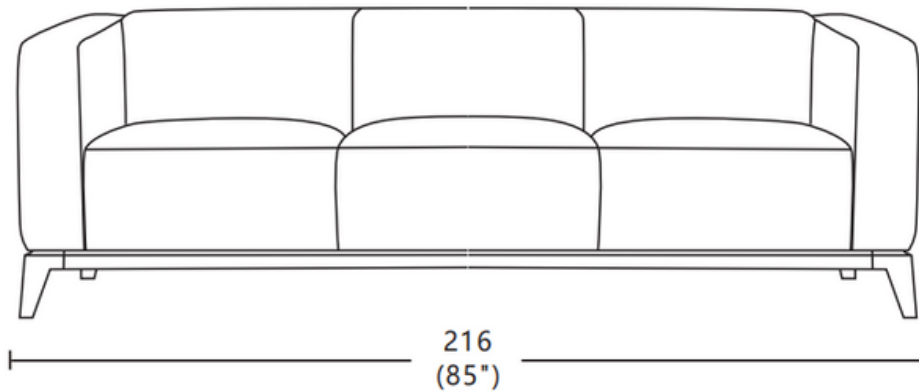

MODEL: 634LYA

cartwright
LIGHTING & FURNITURE

PARK
LIGHTING & FURNITURE

Model: 634LYA

Structure: Plywood and solid wood

Seat: Elastic webbing

Seat Cushion: High resilient foam

Back Cushion: Dacron fibre

Cushion removable: No

Sofa Legs: Wooden frame, 17.5 cm

Feet Disassembly: Yes

Upholstery: Arizona Chalk, Genuine Leather

Seat Height: 19"

Overall Dimensions: 85"L x 35"D x 29"H

cartwright

LIGHTING & FURNITURE