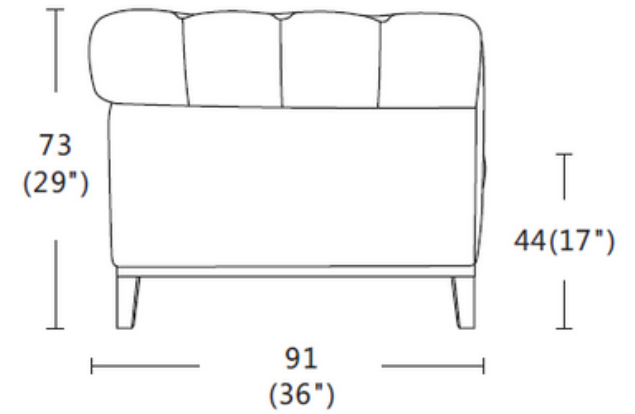

Cushion removable: No

Sofa Legs: Timber feet, 12 cm

Feet Disassembly: Yes

Upholstery: Velour Smoke, 100% Polyester

Seat Height: 17"

Overall Dimensions: 91"L x 36"D x 29"H

cartwright

LIGHTING & FURNITURE