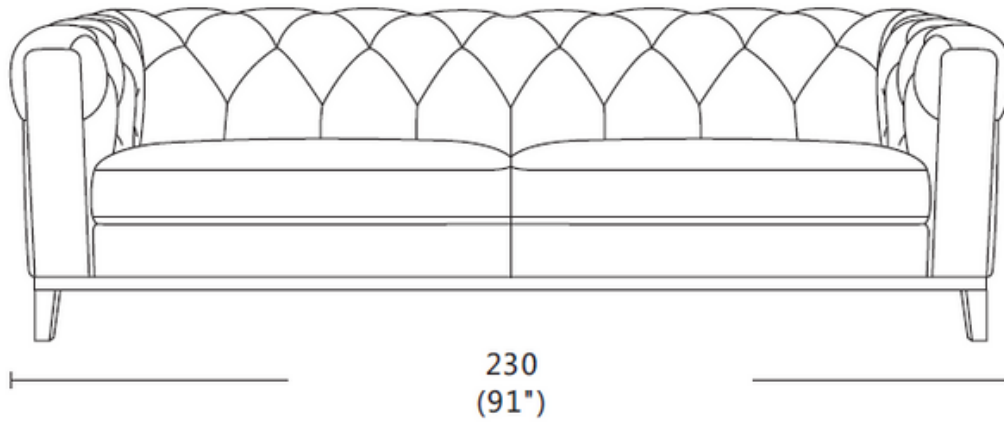

MODEL: 592BUD

cartwright
LIGHTING & FURNITURE

PARK
LIGHTING & FURNITURE

Model: 592BUD

Structure: Plywood and solid wood

Seat: No-sag spring

Seat Cushion: High resilient foam

Back Cushion: High resilient foam

Cushion removable: No

Sofa Legs: Timber feet, 12 cm

Feet Disassembly: Yes

Upholstery: Velour Smoke, 100% Polyester

Seat Height: 17"

Overall Dimensions: 91"L x 36"D x 29"H

cartwright

LIGHTING & FURNITURE