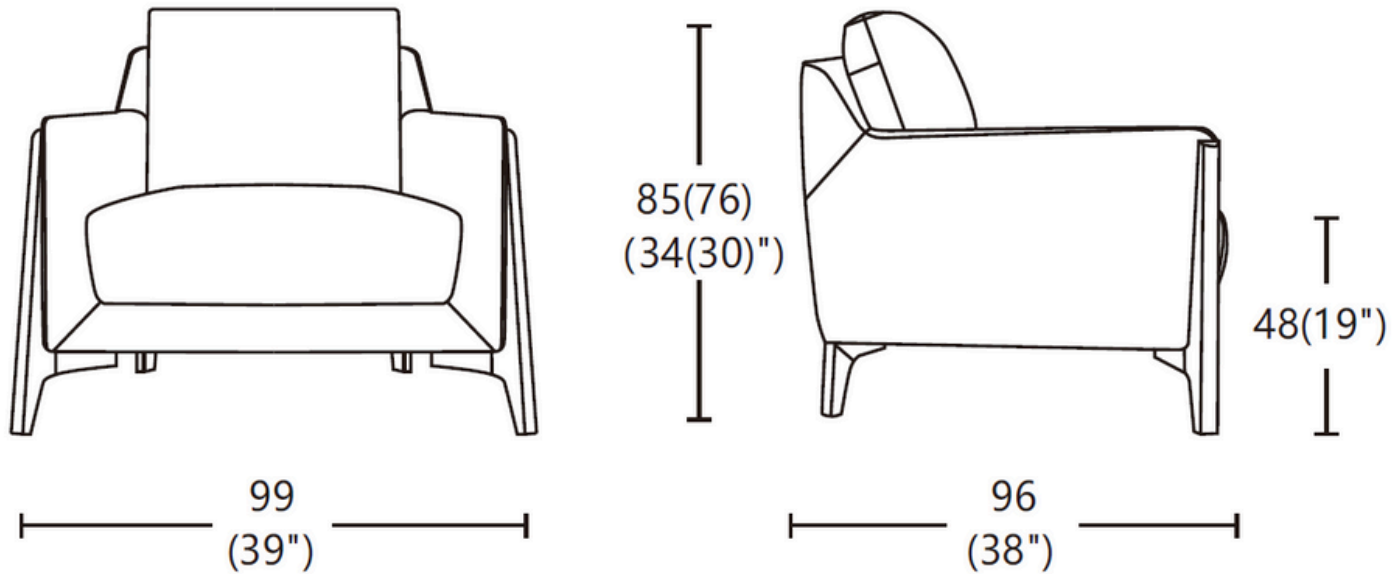

MODEL: 5780SJ

**cartwright**  
LIGHTING & FURNITURE

**PARK**  
LIGHTING & FURNITURE

Model: 578OSJ

Structure: Plywood and solid wood

Seat: Elastic webbing

Seat Cushion: High resilient foam

Back Cushion: Dacron fibre

Cushion removable: Yes

Chair Legs: Timber feet, 17 cm front, 16 cm back

Feet Disassembly: Yes

Upholstery: Teddy Bear Pewter, 100% Polyester

Seat Height: 19"

Overall Dimensions: 39"L x 38"D x 34"H

**cartwright**