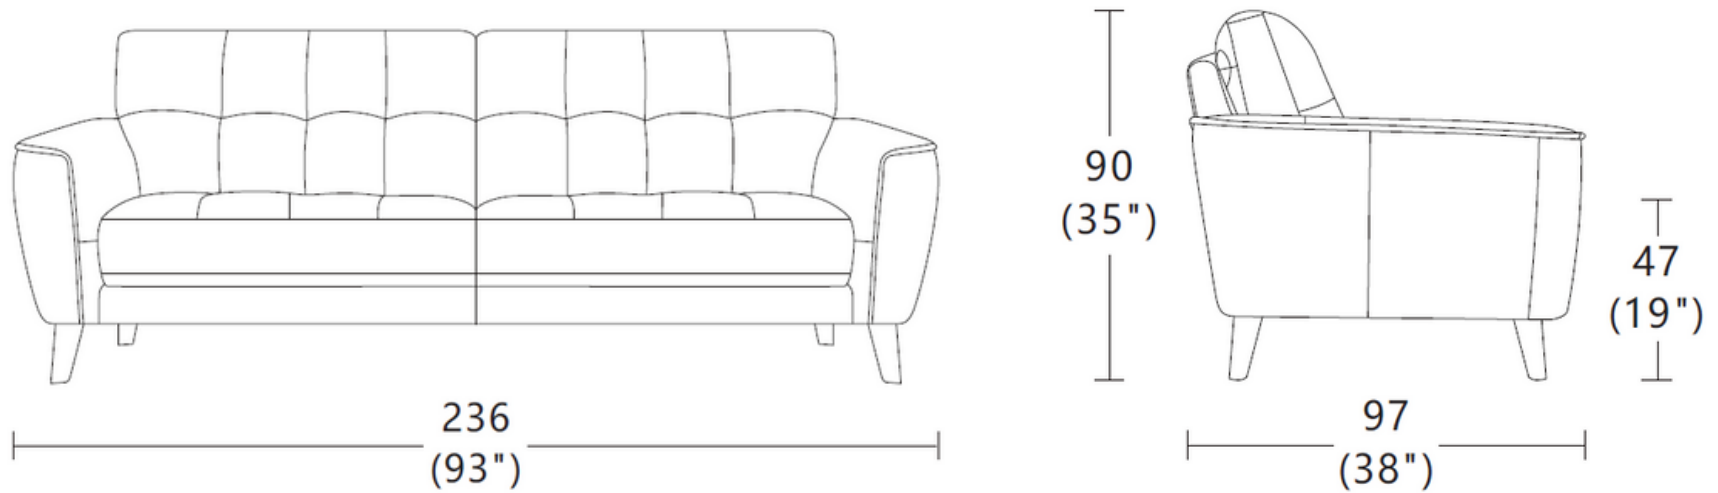

MODEL: 396KTP

**cartwright**  
LIGHTING & FURNITURE

**PARK**  
LIGHTING & FURNITURE

Model: 396KTP

Structure: Plywood and solid wood

Seat: Elastic webbing

Seat Cushion: High resilient foam

Back Cushion: Dacron fibre

Cushion removable: No

Sofa Legs: Timber feet, 16.3 cm

Feet Disassembly: Yes

Upholstery: Texas Toffee, Genuine Leather

Seat Height: 19"

Overall Dimensions: 93"L x 38"D x 35"H

**cartwright**

LIGHTING & FURNITURE