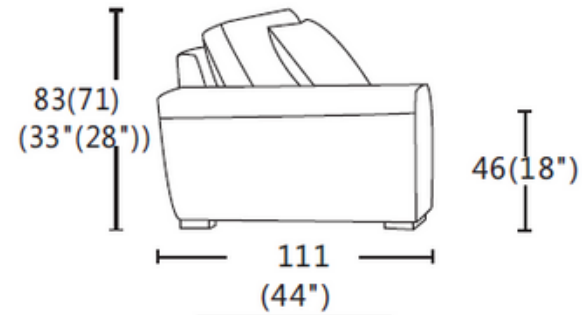

Cushion removable: Yes

Feet: Timber feet, 4.5 cm

Feet Disassembly: Yes

Upholstery: Broderick Oatmeal

Seat Height: 18"

Overall Dimensions: 138"L x 109"W 44"D x 33"H

cartwright

LIGHTING & FURNITURE