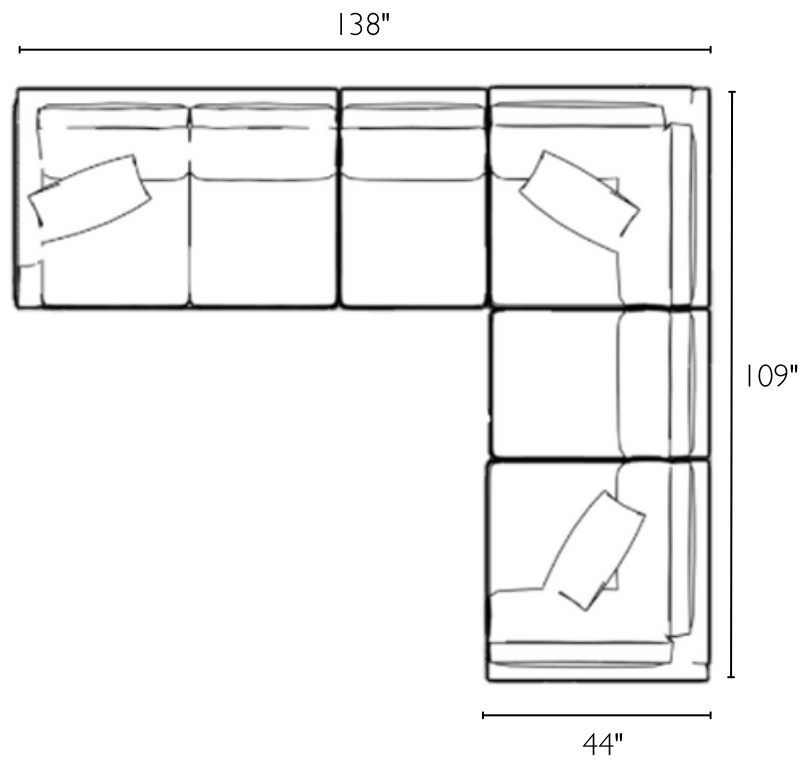

Cushion removable: Yes

Feet: Timber feet, 4.5 cm

Feet Disassembly: Yes

Upholstery: Broderick Oatmeal

Seat Height: 18"

Overall Dimensions: 138"L x 109"W 44"D x 33"H

cartwright

LIGHTING & FURNITURE