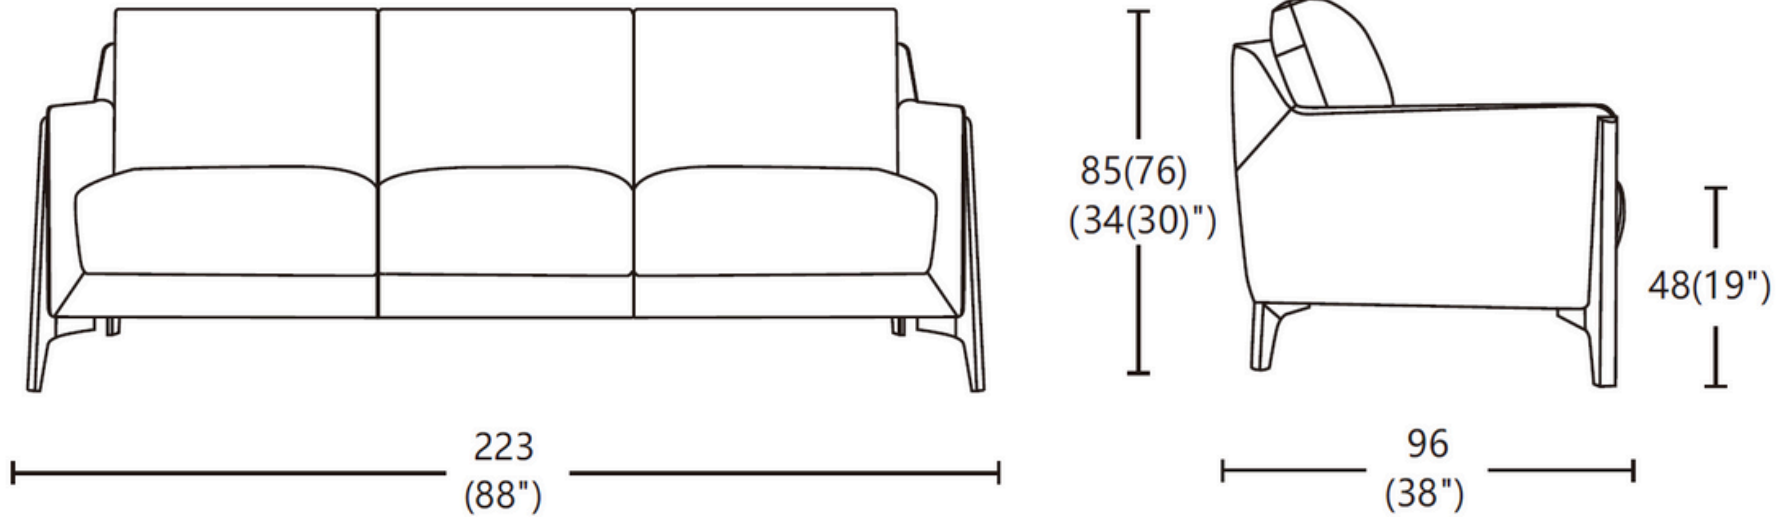

MODEL: 079EKS

cartwright
LIGHTING & FURNITURE

PARK
LIGHTING & FURNITURE

Model: 079EKS

Structure: Plywood and solid wood

Seat: Elastic webbing

Seat Cushion: High resilient foam

Back Cushion: Dacron fibre

Cushion removable: Yes

Chair Legs: Timber feet, 17 cm front, 16 cm back

Feet Disassembly: Yes

Upholstery: ChaCha Truffle, 100% Polyester

Seat Height: 19"

Overall Dimensions: 88"L x 38"D x 34"H

cartwright

LIGHTING & FURNITURE