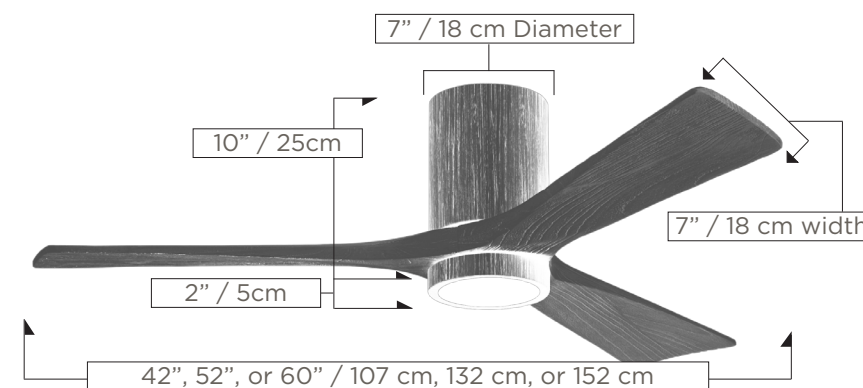

TECHNICAL SPECIFICATIONS

SKU BUILDER

IR3HLK-XXXX-XXX-XX
(Model+Finish+Blade+Diameter)

FAN FINISHES

165 POSSIBLE VARIATIONS

Fan Finishes   **Blade Finishes**
Light Kit   42", 52", 60"

BW Barn Wood Tone	BW Barn Wood Tone
BRBR Brushed Brass	BK Matte Black
BB Brushed Bronze	MWH Matte White
BN Brushed Nickel	LM Light Maple Tone
BP Brushed Pewter	WA Walnut Tone
WH Gloss White	
LM Light Maple Tone	
BK Matte Black	
CR Polished Chrome	
TB Textured Bronze	
WN Walnut Tone