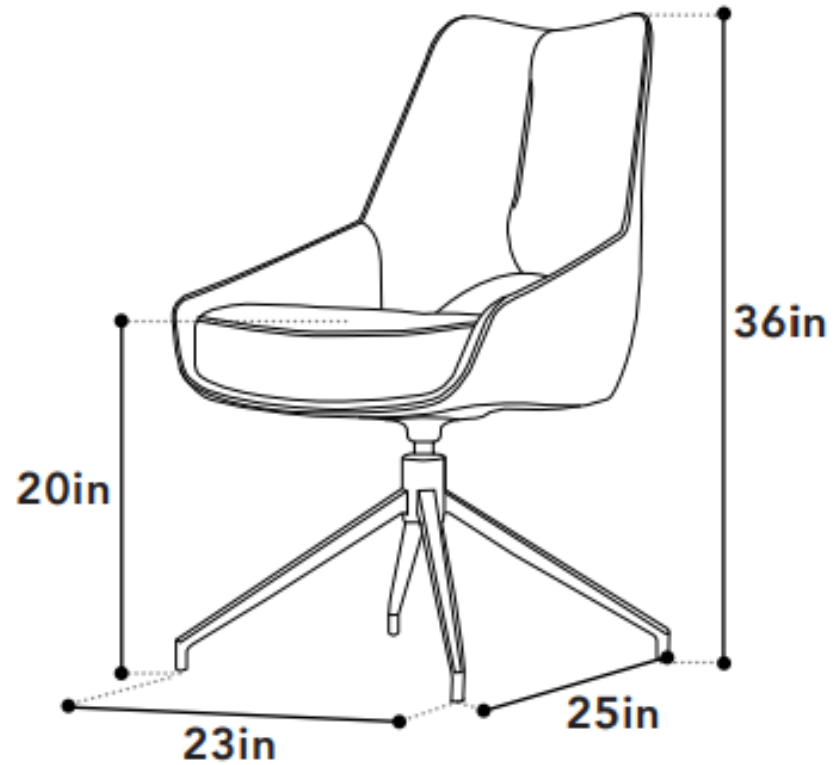

MODEL: 440GVV

cartwright
LIGHTING & FURNITURE

PARK
LIGHTING & FURNITURE

Model: 440GVW

Construction: Black steel base, pocket coil,
ultra padded seat

Cushion removable: No

Upholstery: Onyx leatherette

Functionality: 360 Swivel

Seat Height: 20"

Seat Depth: 18"

Overall Dimensions: 23"w x 25"d x 36"h

cartwright

LIGHTING & FURNITURE

PARK

LIGHTING & FURNITURE